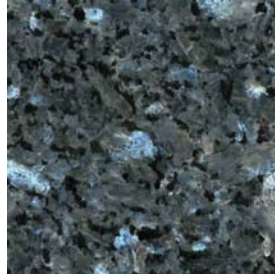

More samples are available for viewing at
www.icmark.co.nz

GRANITE STONE SAMPLES

Black

Bahama/Orion Blue

Black Galaxy

Black Pearl

Blue Pearl

Jasmine White

Kerala Green

Paradiso

Steel Grey

A range of other options are available,
and can be viewed by arrangement.