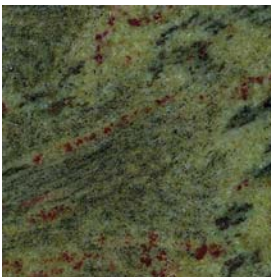

Most bases are made either of white plastered concrete or granite. More and more clients are choosing a matching granite base (same material and colour as headstone) but there is a large range of options available in which the colour and parts relating to the headstone can be mixed and matched.

More samples are available for viewing at
www.icmark.co.nz

GRANITE STONE SAMPLES

Black

Bahama/Orion Blue

Black Galaxy

Black Pearl

Blue Pearl

Jasmine White

Kerala Green

Paradiso

Steel Grey

A range of other options are available,
and can be viewed by arrangement.